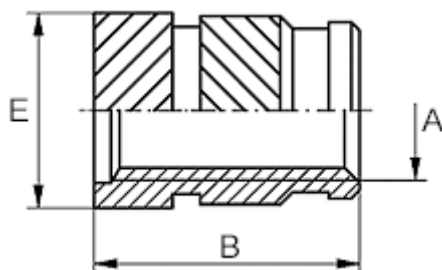

# Data Sheet

Article number: 12861000080800  
Description: KLEE-coil 861 000 080.800  
M8 Brass

## Measures

---

Female thread A	= M8
Length B	= 9.5
Min distance to edge	= 3.5
Outer diameter E	= 10.2
Recommended bore diameter W +0.1	= 9.6